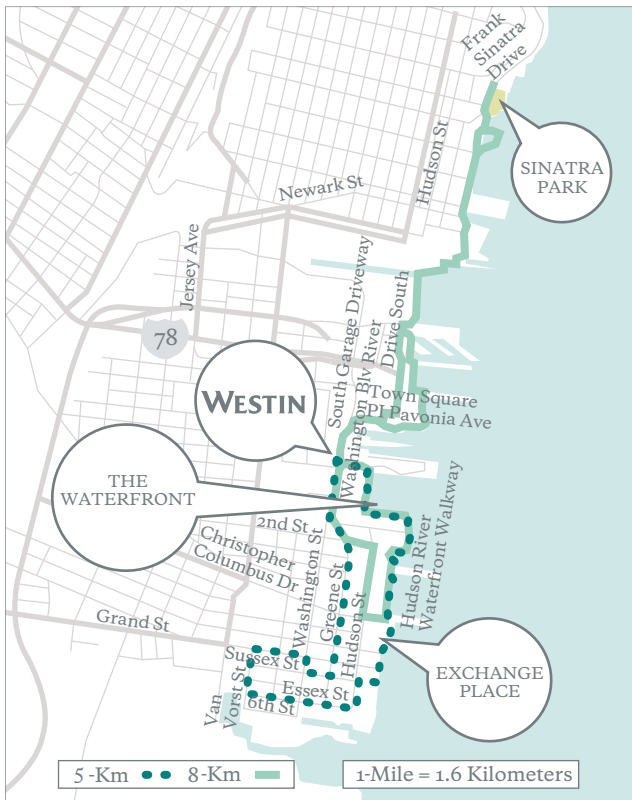

WESTIN *WORKOUT* RUNNING MAP

by new balance